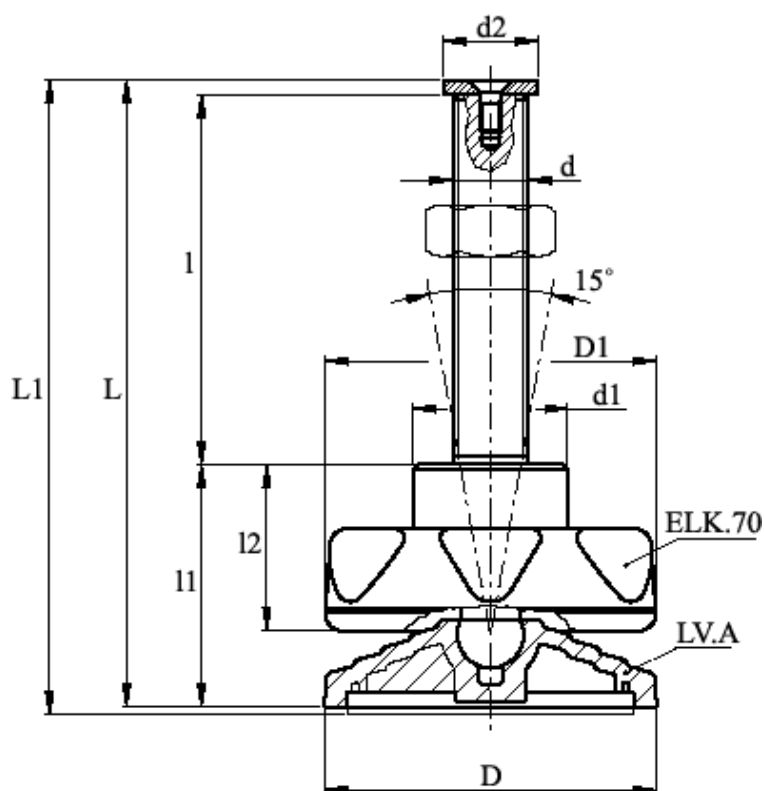

Data Sheet

Article number: 2310308581

Description: E+G Levelling element w/no-slip disc
LV.A-80-14-AS-M16x78-ELK

Measures

Ball size = 14	l_1	= 56
d = M16	L_1	= 140
D = 80	l_2	= 35
d_1 = 33	Max load (N) = 14000	
D_1 = 70		
d_2 = 20		
l = 78		
L = 137		